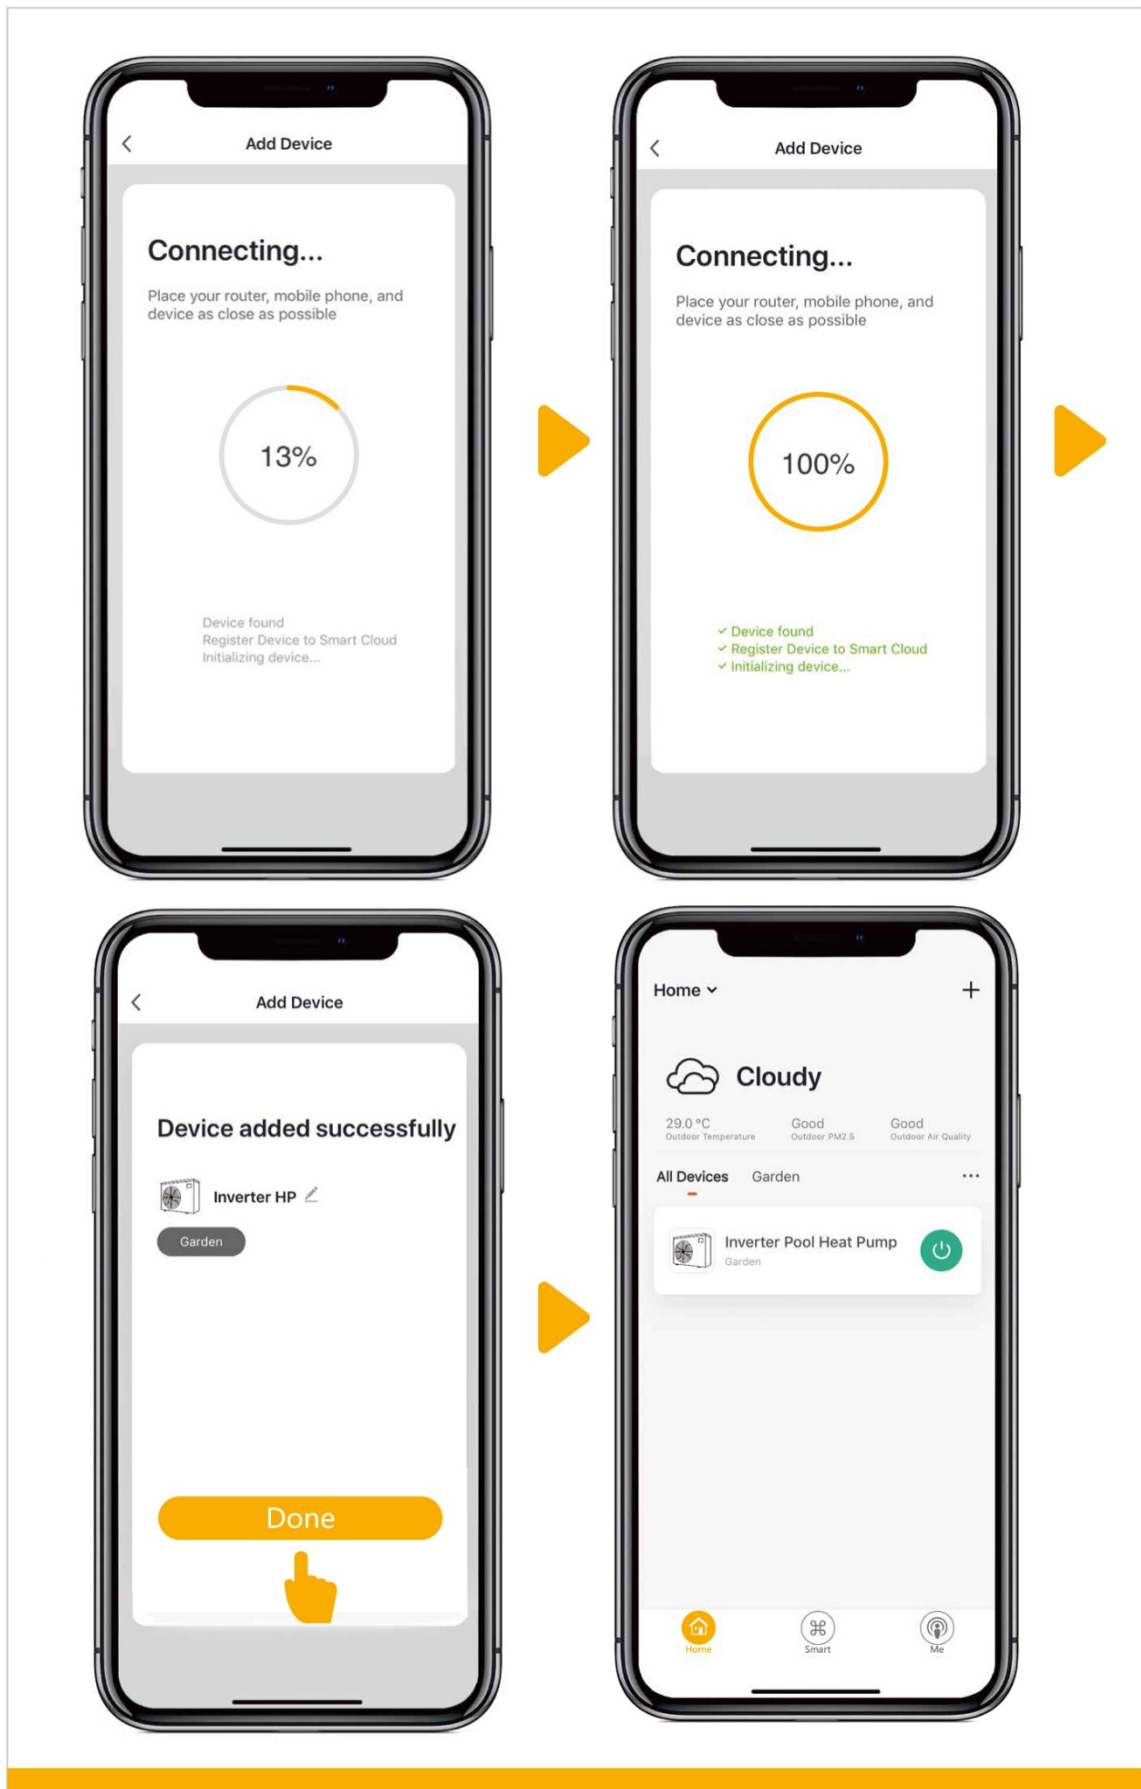

## 2 Account registration

1. Register by mobile or email.

2. Email registration

## 3 APP Binding

Please make sure you are connected to the Wi-Fi

1. Press "🔊" for 3 seconds to unlock the screen, press "🔇" for 3 seconds then release, after hearing "Beep", enter WIFI code. During connection, "📶" flashes. the APP connects to the Wi-Fi successfully, the "📶" will display.

2.Click "Add device", and then follow instructions to pair device.