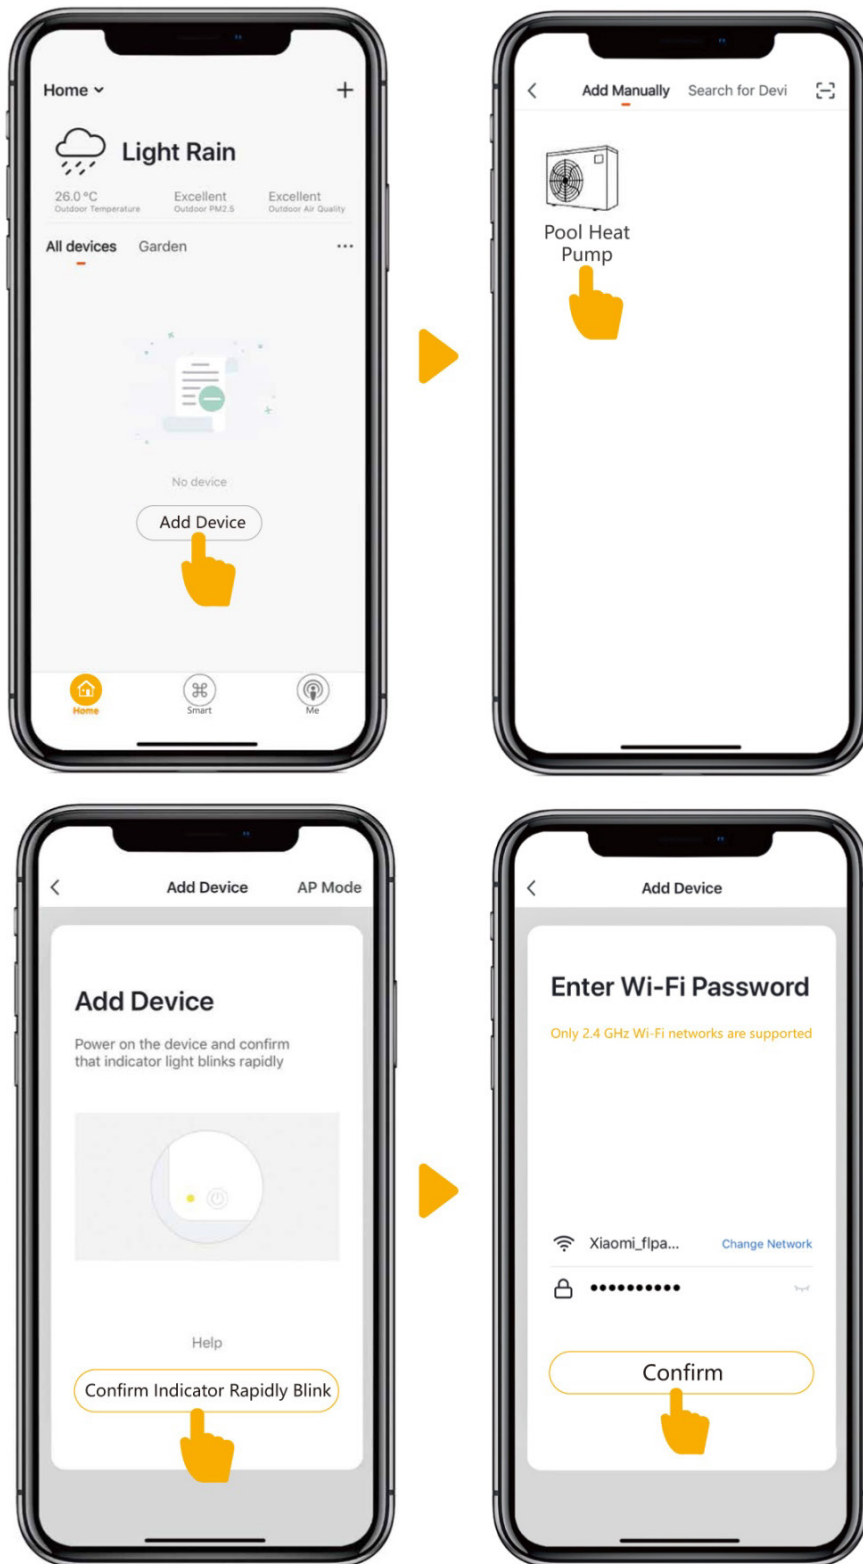

## 1 APP Download

Android mobile please download from

Iphone please download from

## 2 Account registration

1. Register by mobile or email.

2. Email registration

## 3 APP Binding

Please make sure you are connected to the Wi-Fi

1. Press "🔊" for 3 seconds to unlock the screen, press "🔇" for 3 seconds then release, after hearing "Beep", enter WIFI code. During connection, "📶" flashes. the APP connects to the Wi-Fi successfully, the "📶" will display.

2.Click "Add device", and then follow instructions to pair device.