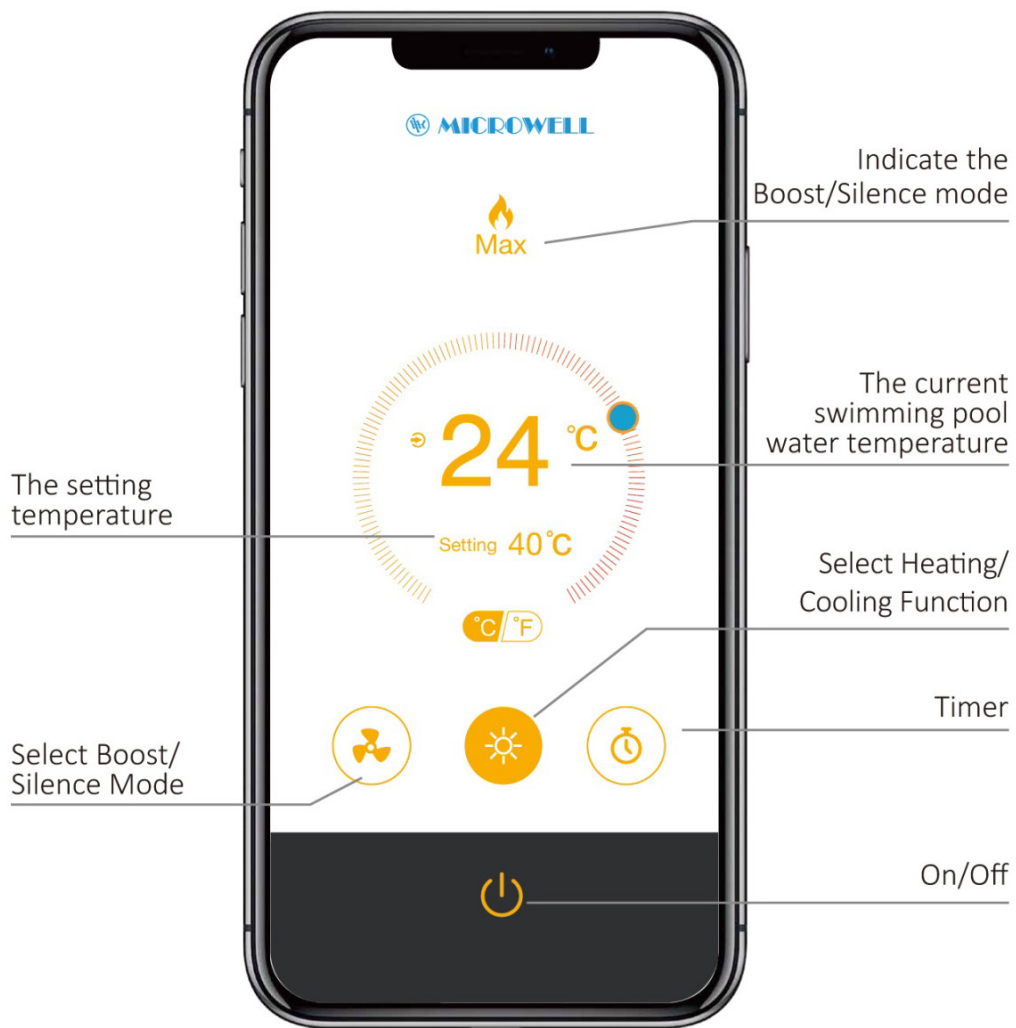

4 Operation

Notice:

1.The weather forecast is just for reference. 2.APP is subject to updating without notice.