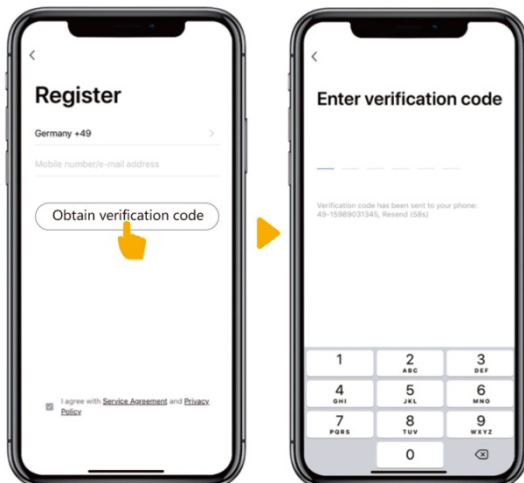

# Registration and pairing guide

## 1 APP Download

Android mobile please download from

Iphone please download from

## 2 Account registration

1. Register by mobile or email.

2. Email registration

## 3 APP Binding

Please make sure you are connected to the Wi-Fi

1. Press "🔊" for 3 seconds to unlock the screen, press "🔇" for 3 seconds then release, after hearing "Beep", enter WIFI code. During connection, "📶" flashes. the APP connects to the Wi-Fi successfully, the "📶" will display.